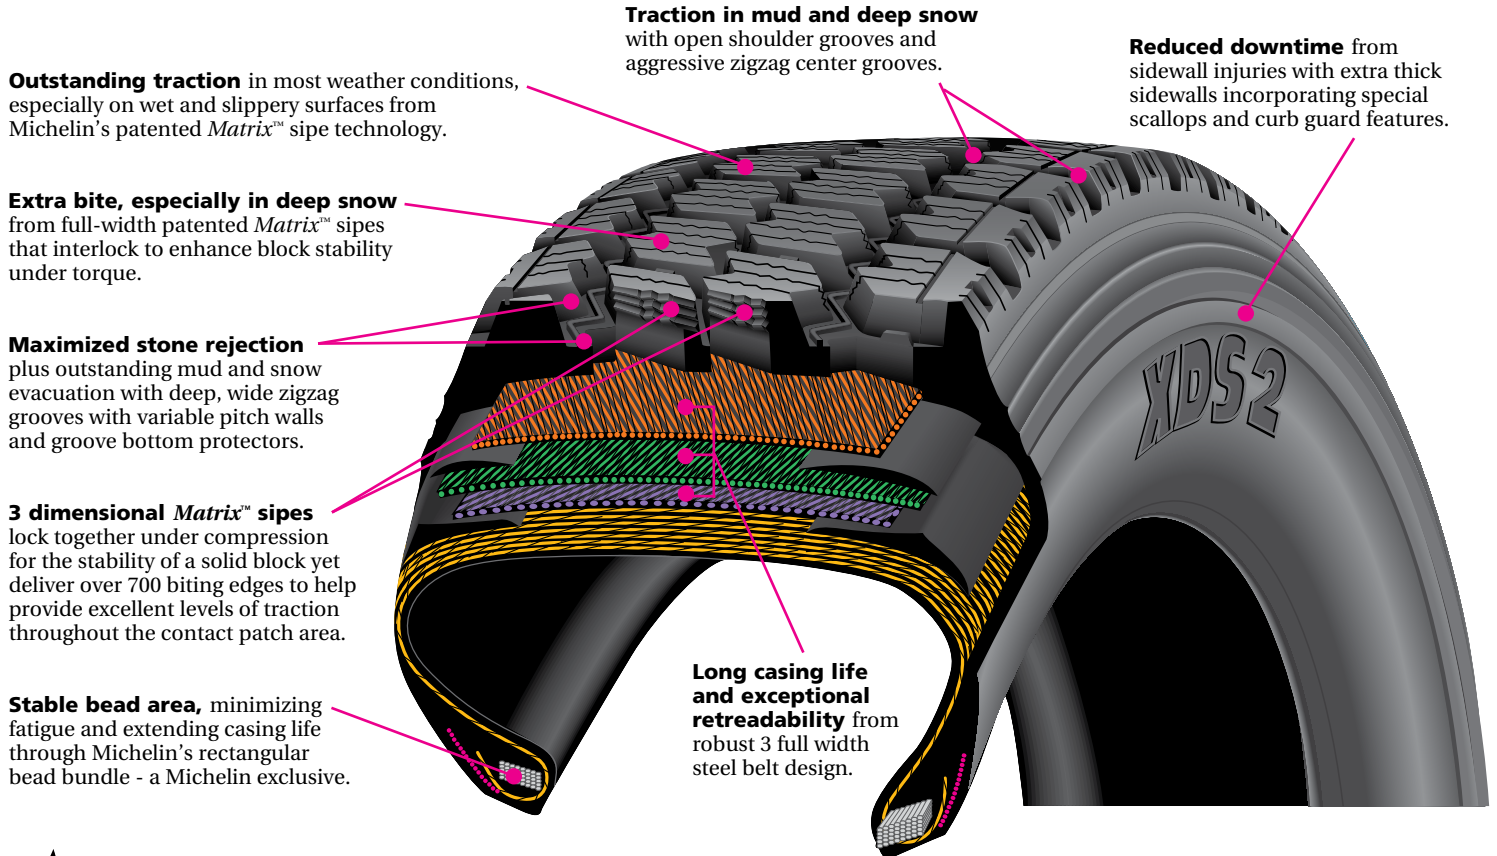

# MICHELIN® XDS®2 (19.5") TIRE

Drive axle radial for year round traction, optimized for winter conditions and limited all-position service in regional and on/off road applications.

# MICHELIN® XDS®2 (19.5) TIRE

REGIONAL APPLICATIONS

The drive axle radial for year round traction, optimized for winter conditions and limited all-position service in regional and on/of road applications.

(1) 3PMSF (3 Peak Mountain Snow Flake) is from European R117 regulation. It has no regulatory Truck Tire reference in N.A. The tire must score at least 25% better in deep snow traction than the Standard Reference Test Tire on an ECE certified ISO test procedure. 3PMSF always appears with "M+S" mark

Note: Wheel listed first is the measuring wheel.

(\*) Exceeding the lawful speed limit is neither recommended nor endorsed.

(‡) Overall widths will change 0.1 inch (2.5 mm) for each 1/4 inch change in wheel width. Minimum dual spacing should be adjusted accordingly.