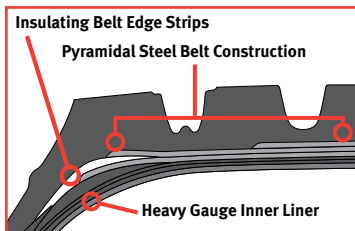

DuraShield® CONSTRUCTION

Uniroyal's unique features of pyramidal steel belt construction, insulating belt edge strips, and heavy gauge inner liner combine to deliver the durability and retreadability you want in a truck tire.

Visit www.uniroyaltrucktires.com or To Find Your Nearest Uniroyal Commercial Truck Tire Dealer Call: United States, 1-866-357-6847; Canada, 1-888-871-7777; Mexico, 01-800-062-0628

UNIROYAL® commercial truck tires and tubes are subject to a continuous development program. MNA, Inc. reserves the right to change product specifications at any time without notice or obligations. Copyright © 2017 MNA, Inc. All rights reserved. UWL25000 POD (07/17)